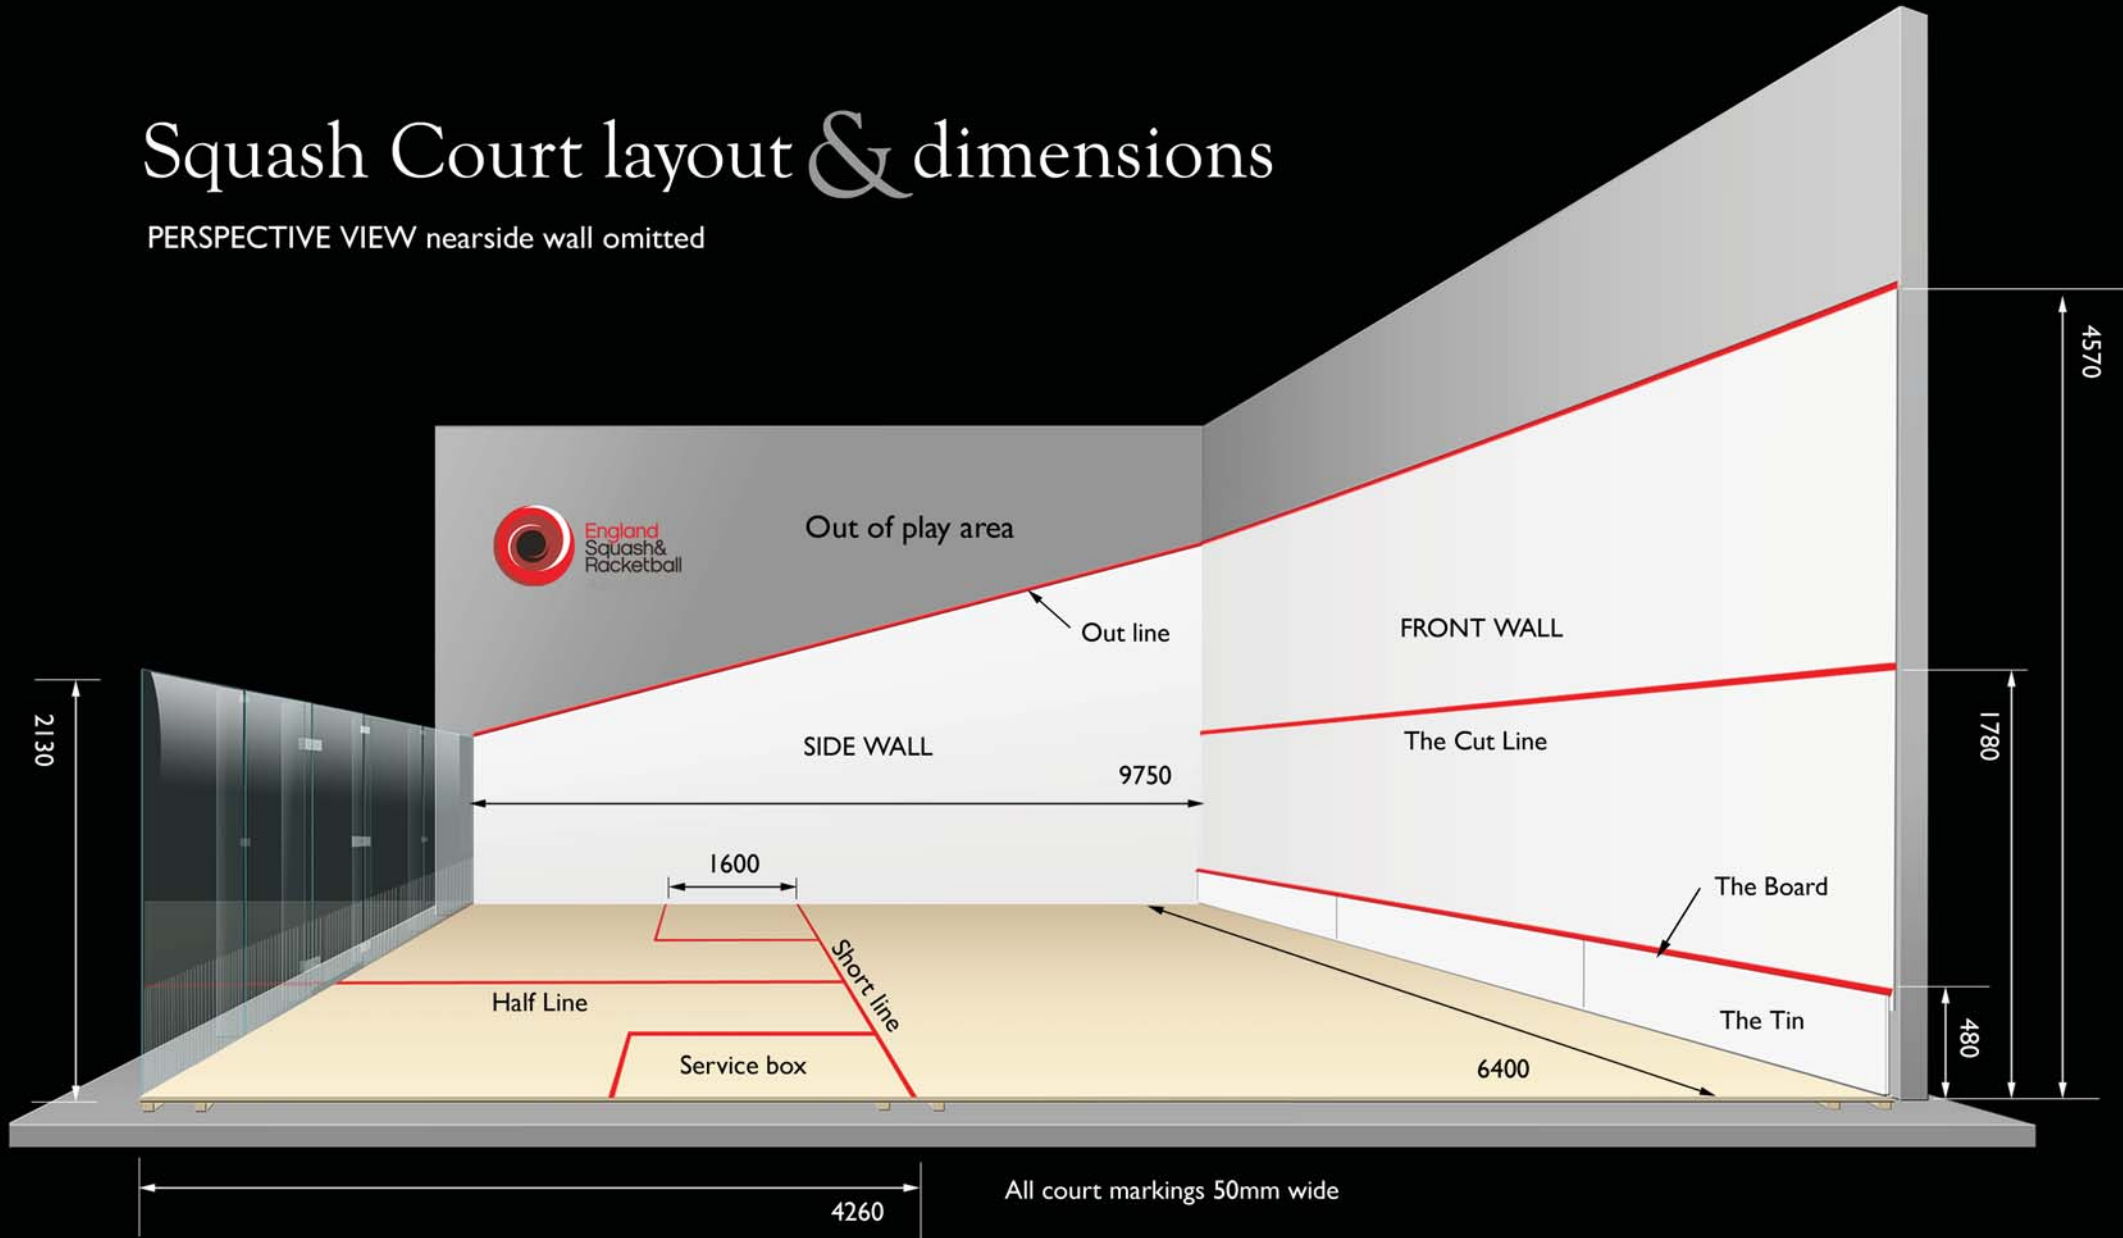

Squash Court layout & dimensions

PERSPECTIVE VIEW nearside wall omitted

Courtcraft Limited Tel. 01942 881500 Fax 01942 881500 www.courtcraft.co.uk squash@courtcraft.co.uk