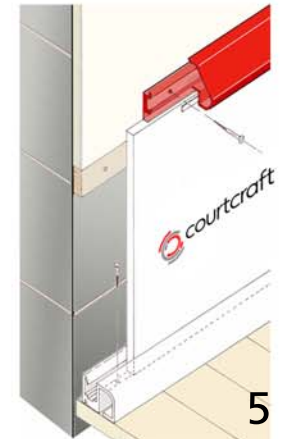

Armourcoat playline

Armourcoat squash court plaster

a ← → a

transverse section a-a

Note: out-of-play area, fair-faced bwk. normally painted white

- All dimensions in millimetres
- All court markings 50mm wide

Cradle system for use where sub-floor is not level, or extra depth is required

Out-of-playline

Armourcoat 'tin'

Armourcoat accessories