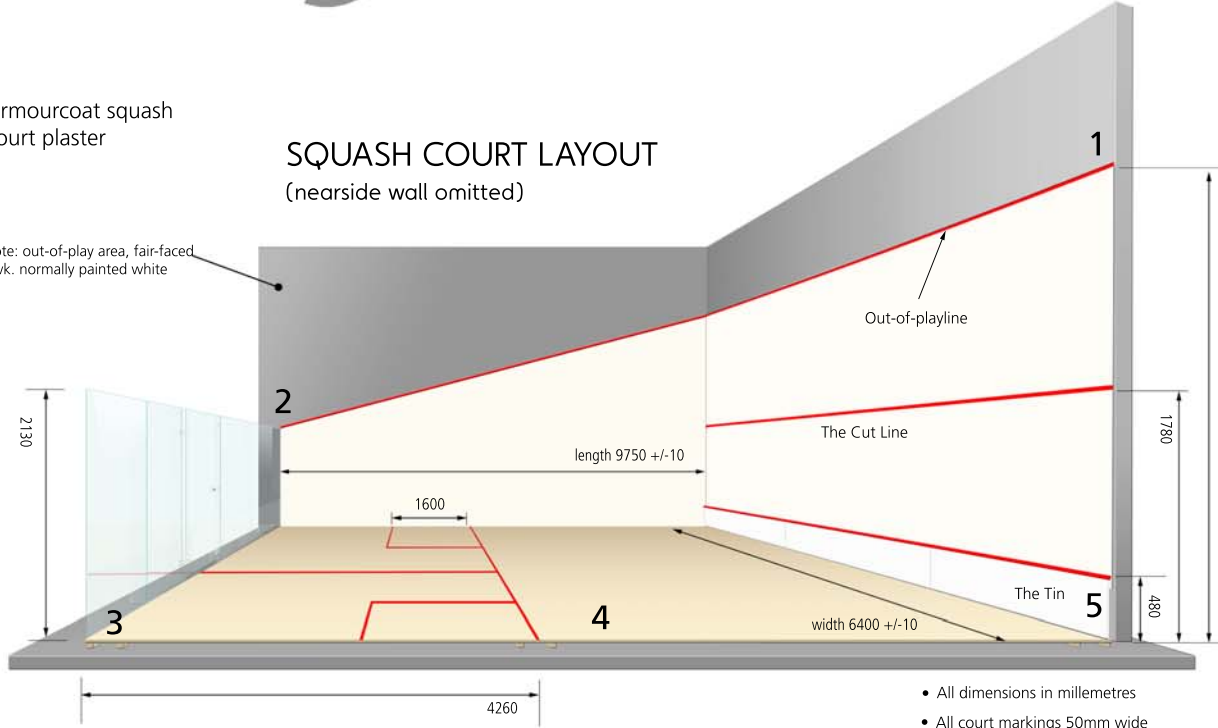

Armourcoat playline

Armourcoat squash court plaster

a ← → a

transverse section a-a

Note: out-of-play area, fair-faced bwk. normally painted white

- All dimensions in millimetres
- All court markings 50mm wide

Cradle system for use where sub-floor is not level, or extra depth is required

Out-of-playline

Armourcoat 'tin'

Armourcoat accessories