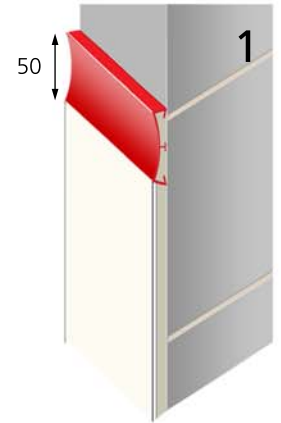

Armourcoat playline

Armourcoat squash court plaster

a ← → a

transverse section a-a

Note: out-of-play area, fair-faced bwk. normally painted white

- All dimensions in millimetres
- All court markings 50mm wide

Cradle system for use where sub-floor is not level, or extra depth is required

Out-of-playline

Armourcoat 'tin'

Armourcoat accessories