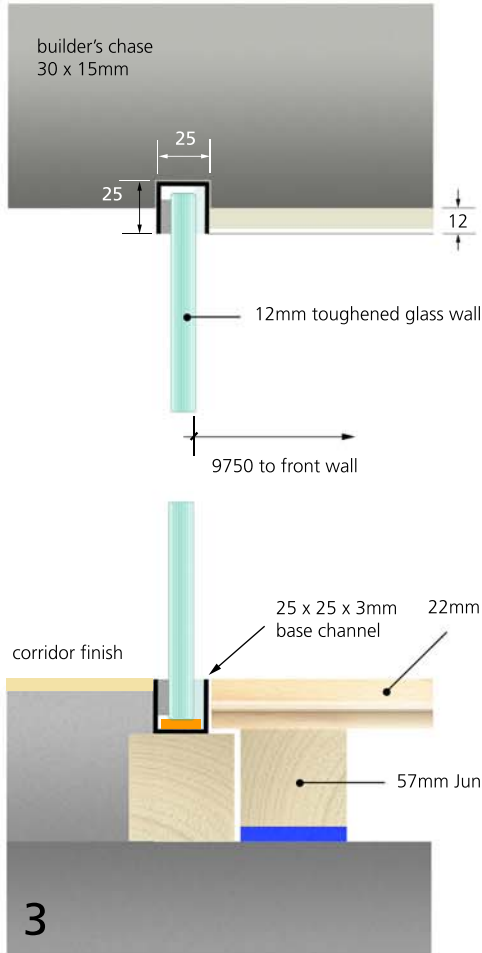

Armourcoat playline

Armourcoat squash court plaster

a ← → a

transverse section a-a

Note: out-of-play area, fair-faced bwk. normally painted white

- All dimensions in millimetres
- All court markings 50mm wide

Cradle system for use where sub-floor is not level, or extra depth is required

Out-of-playline

Armourcoat 'tin'

Armourcoat accessories