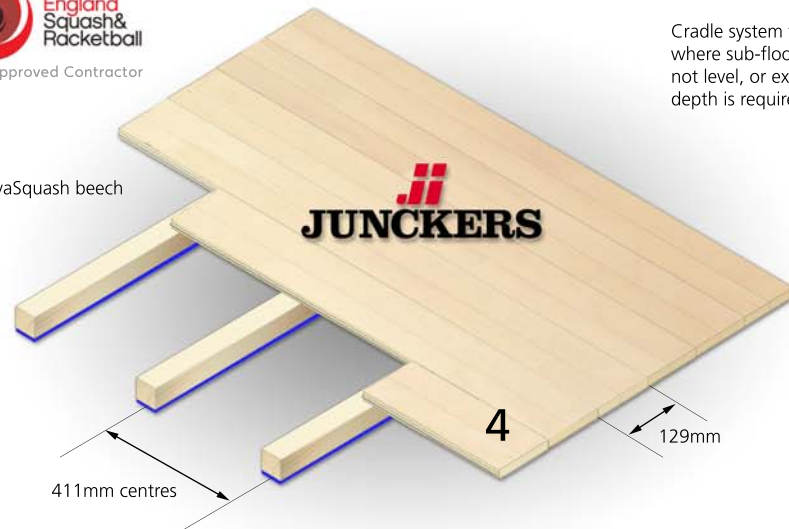

Armourcoat playline

Armourcoat squash court plaster

a ← → a

transverse section a-a

Note: out-of-play area, fair-faced bwk. normally painted white

- All dimensions in millimetres
- All court markings 50mm wide

Cradle system for use where sub-floor is not level, or extra depth is required

Out-of-playline

Armourcoat 'tin'

Armourcoat accessories