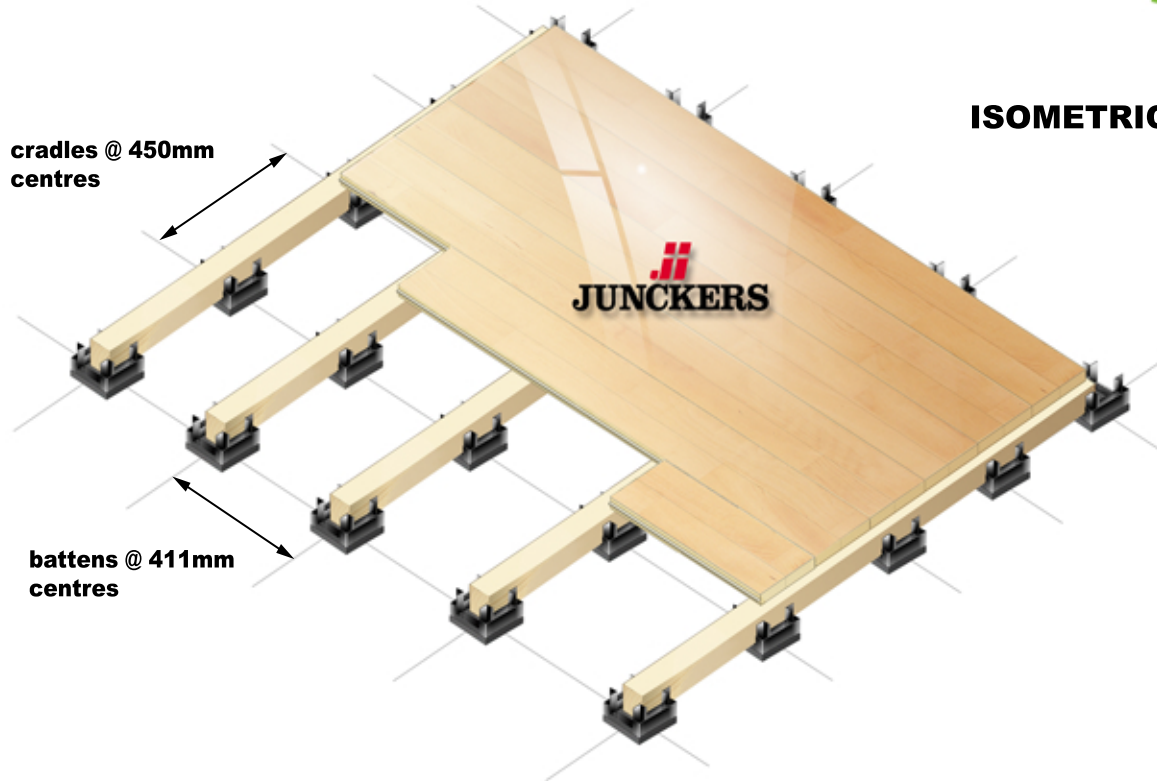

LOGIC FLOOR LEVELLING SYSTEMS

CRADLE SETTING OUT DETAILS
(36mm batten/ 74mm floor)

ISOMETRIC VIEW

LOGIC
FLOOR LEVELLING SYSTEMS

Tel: 01942 881500
email: enquiries@courtcraft.co.uk
www.courtcraft.co.uk