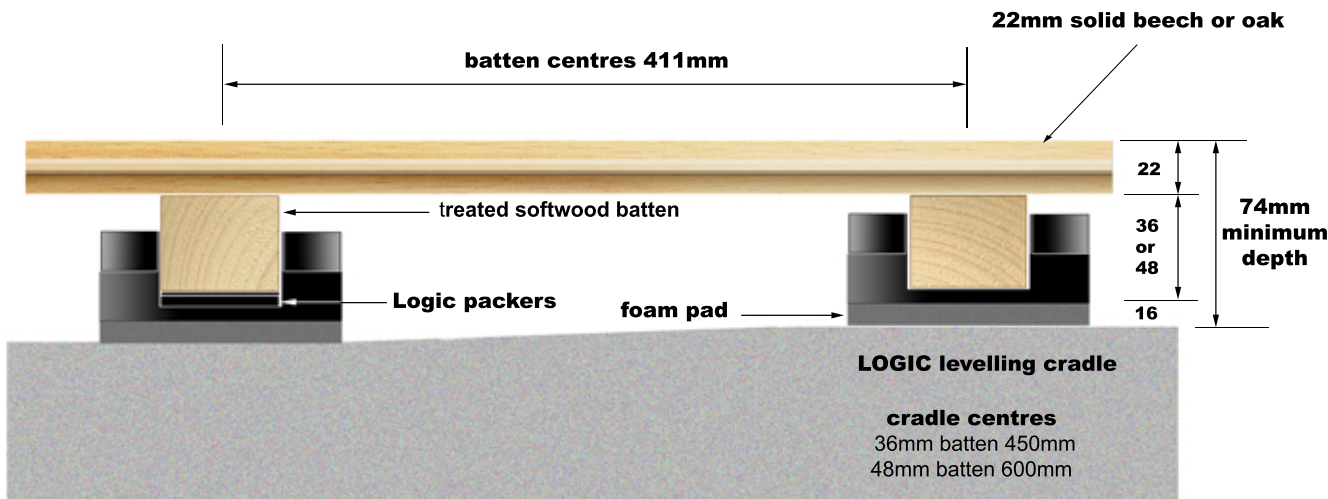

LOGIC FLOOR LEVELLING SYSTEMS

CRADLE SETTING OUT DETAILS
(36mm batten/ 74mm floor)

ISOMETRIC VIEW

LOGIC
FLOOR LEVELLING SYSTEMS

Tel: 01942 881500
email: enquiries@courtcraft.co.uk
www.courtcraft.co.uk