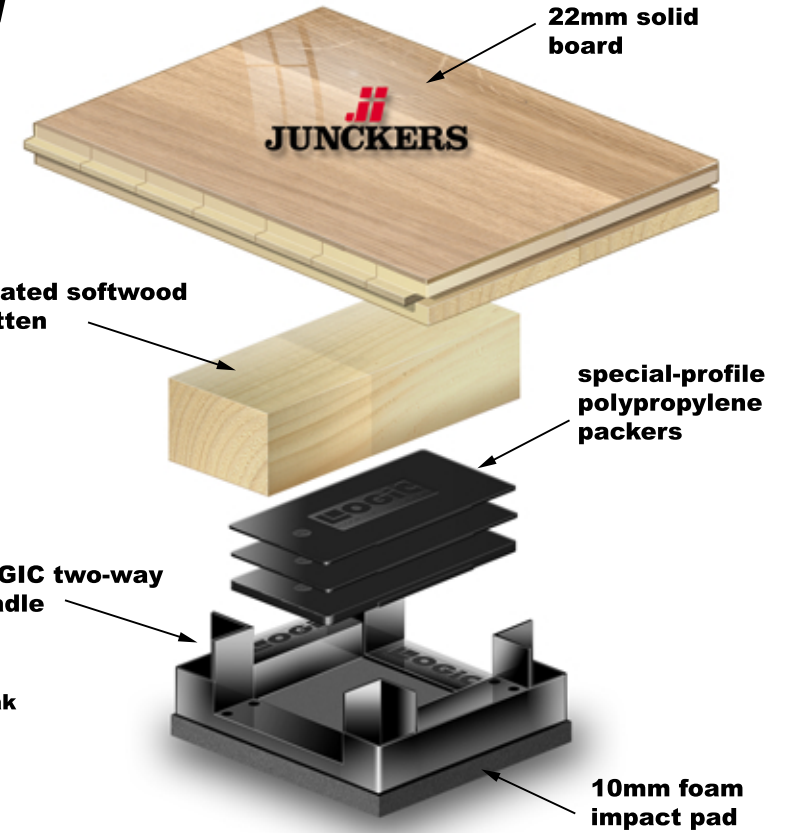

LOGIC FLOOR LEVELLING SYSTEMS

CRADLE SETTING OUT DETAILS
(36mm batten/ 74mm floor)

ISOMETRIC VIEW

LOGIC
FLOOR LEVELLING SYSTEMS

Tel: 01942 881500
email: enquiries@courtcraft.co.uk
www.courtcraft.co.uk