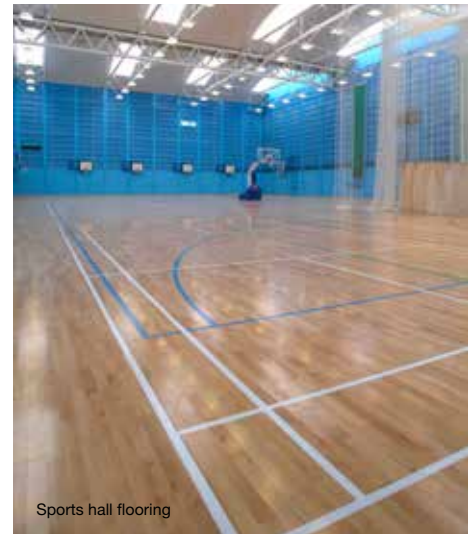

Aberdeen Sport Village

Scotland's newest centre of sporting excellence.

Aberdeen Sports Village is a £28 million sporting facility which opened its doors to the public in August this year. The Sports Village is a joint venture between Aberdeen City Council, Aberdeen University and Sport Scotland.

The Sports Village provides northern Scotland with state-of-the-art Olympic indoor and outdoor facilities capable of hosting international events, and has already been selected as a training venue for the 2012 Olympic Games to be held in London.

Courtcraft are proud to have been chosen by main contractor Barr Limited to fit out the squash courts and to supply and install 2200m² of hardwood sports flooring on this prestigious project.

- A 1500m² nine-badminton court sports hall
- Four championship squash courts (two glass-backed)
- The 'Sky' Studio (aerobics and dance), The Sports Studio (martial arts, boxfit and cycling)